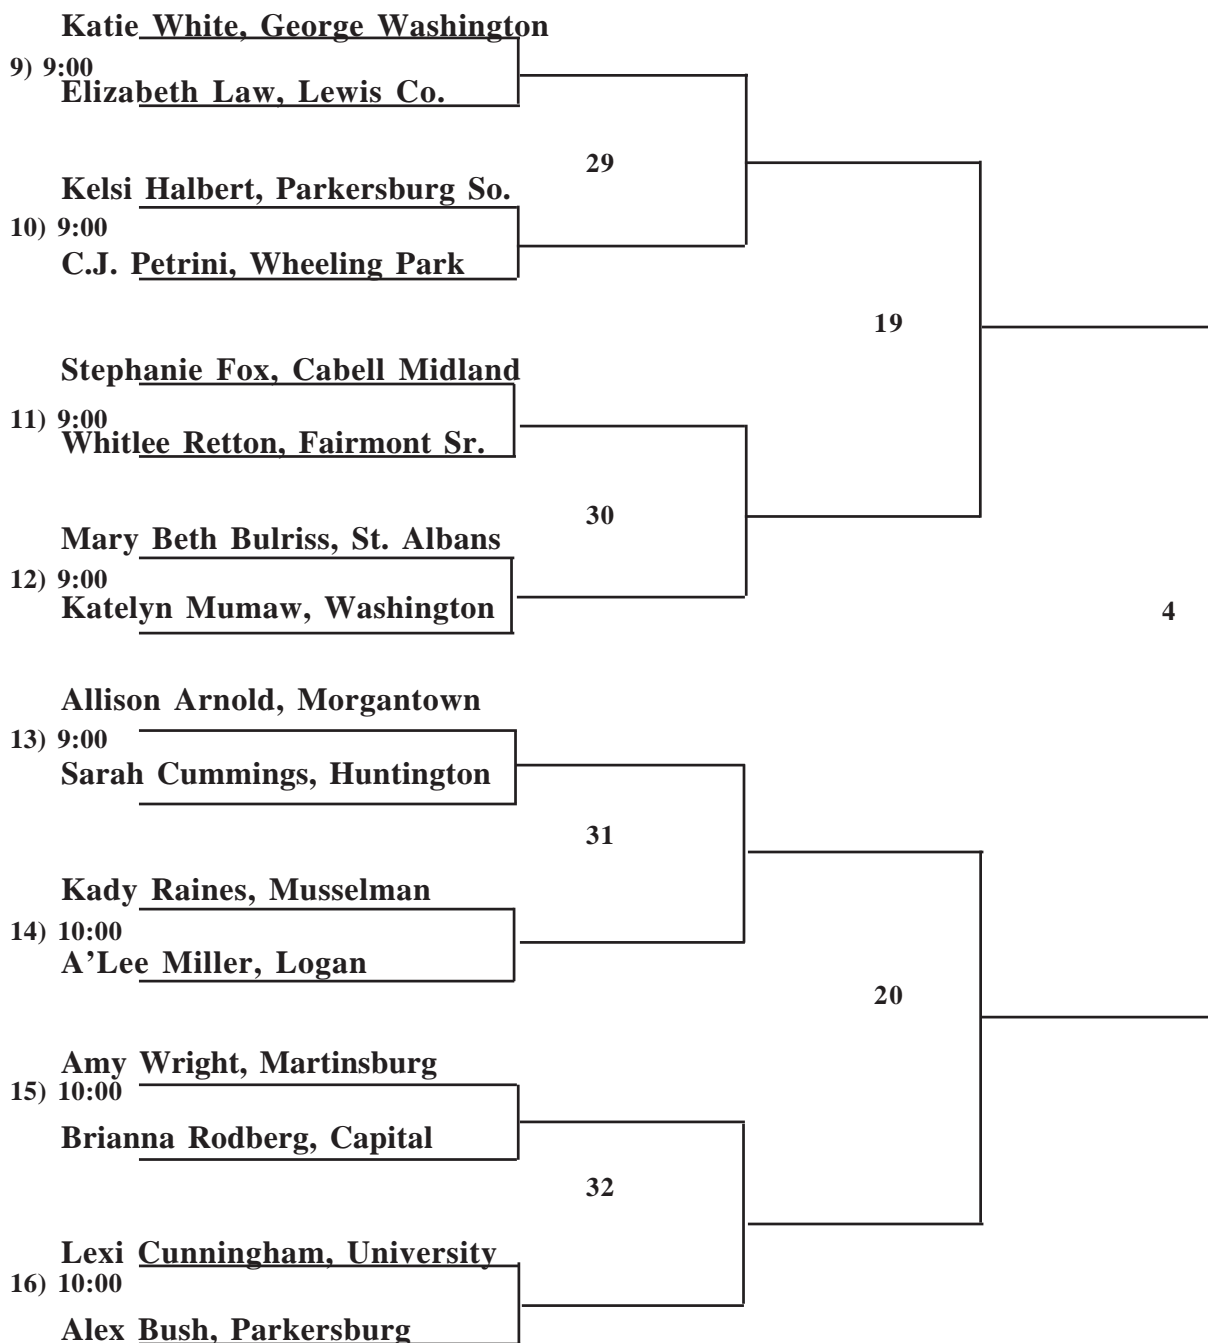

GIRLS' AAA SINGLES

STATE TOURNAMENT SEEDING NUMBER ONE POSITION

TH (8)   TH (8)   FRI (2 OF 3)   SAT (2 OF 3)